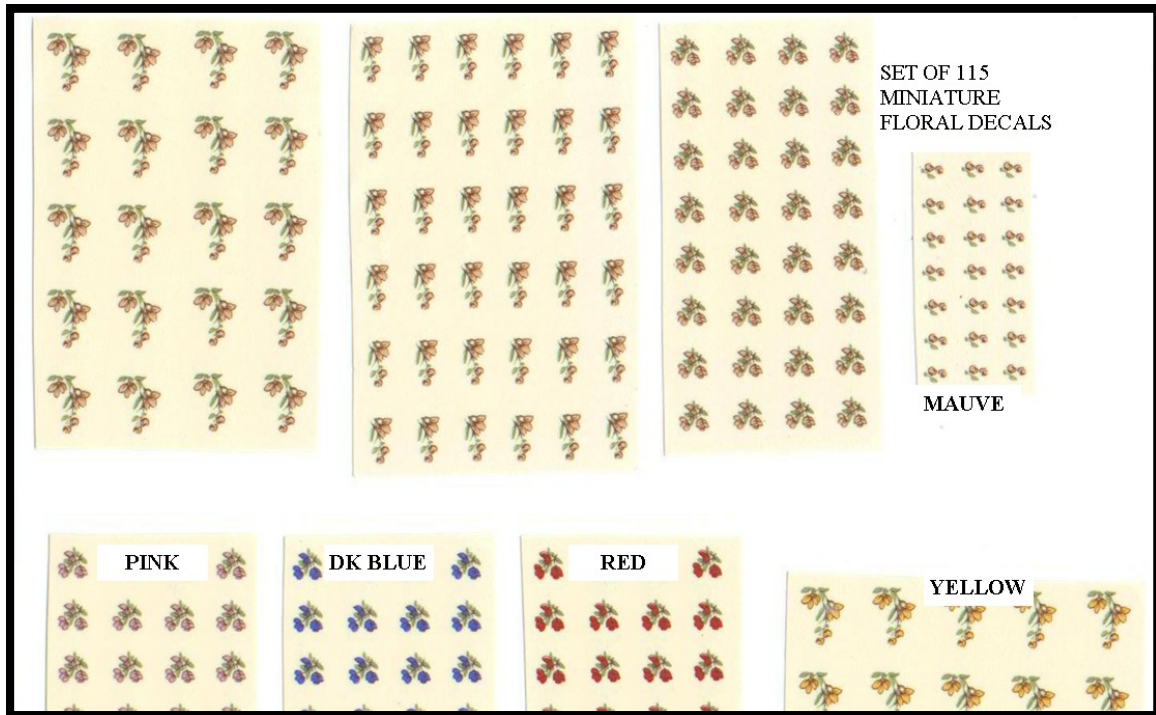

Reserved
For more
Dolls

Minature Decals

These Decals are in a pack of 115. There are assorted sizes in the same colour.
Available Colours are: **Red, Yellow, Pink, Mauve, Dark Blue**

Books & Publications