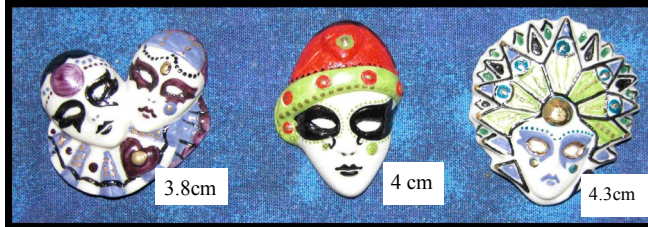

Banks Address: 47 –51 Sydney Street Kilmore Victoria. 3764

Half Doll Heads & Brooches

Cleo 5cm Tall

Veronica 5.4cm Tall

Zoe 4.5cm Tall

Clarissa 6cm Tall

Flapper Pins 4.5cm Tall

Posey 5cm Tall

Eloise Pin 5.5cm Tall

3.8cm

4 cm

4.3cm

3 Masquerade Brooches in one mold

Plain Face 3.3 cm Tall

Large 1920's Brooches 3 in 1 mold
7cm 6.2cm 6.2cm Tall

Wilma Brooch 5.7 cm Tall

Small 1920's Brooches 3 in 1 mold
5.5cm 5cm 5cm Tall

Large Irma 7.5cm Wilma 5.7cm Marilyn 5.7cm Small Irma 6.2cm Tammy 4.5cm

Flat Backs

Ruby 8cm Tall

Elizabeth 15cm Tall

Camilla 8cm Tall

Clara 8.5cm Tall

Vic Boy 8.5cm Tall