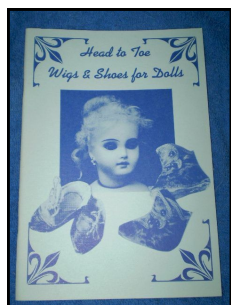

Head to Toe
Wig & Shoes for Dolls
Book
By Leanne Vassallo