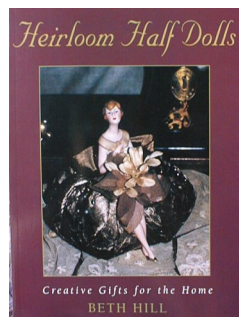

Heirloom Half Dolls
By Beth Hill