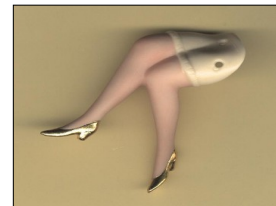

Medium Straight Legs 7.5 cm Tall Half dolls

Kicking Legs 7.5 cm Tall
Suits Medium to Large
Half dolls